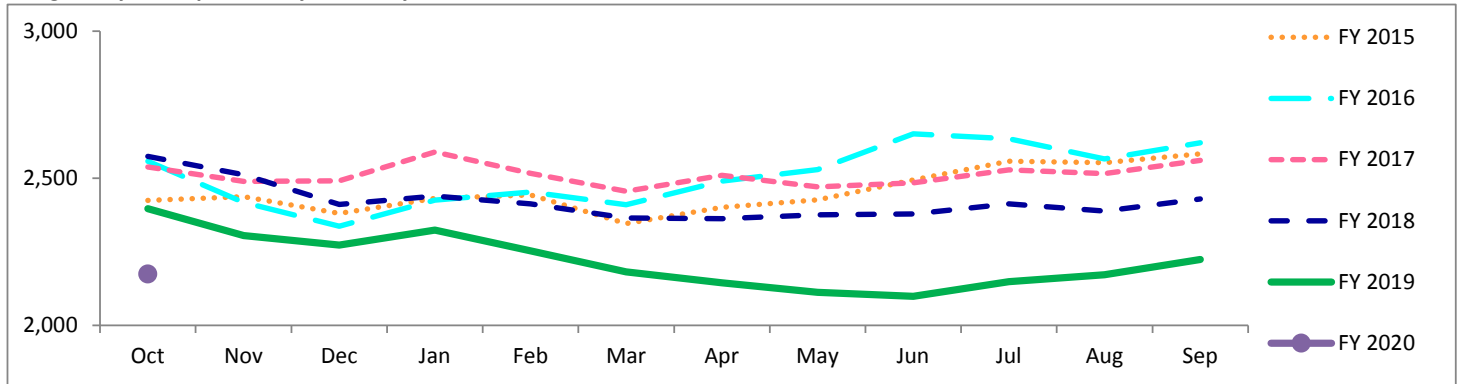

# Travis County Jail Dashboard

## Average Daily Jail Population by Month by Fiscal Year