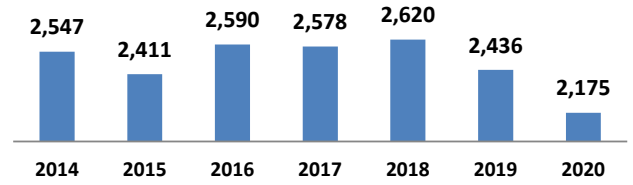

Fiscal Year to Date: 01 Oct - 07 Oct

# yearly change	-136	179	-12	41	-184	-261
% yearly change	-5%	7%	0%	2%	-7%	-11%

Source: Travis County Sheriff Jail Population Report

Inmates From Hays County in Custody

In accordance with the Interlocal Cooperation Agreement Between Hays County and Travis County For Jail Services, Travis County will house inmates from Hays County through September 30, 2020. Hays County inmates are included in the tables above and are broken out in the table below.

Average Daily Population by Month (Hays County Inmates)

	Oct	Nov	Dec	Jan	Feb	Mar	Apr	May	Jun	Jul	Aug	Sep
FY 2020	0											

*Data Date Range: 01 Oct 2013 - 07 Oct 2019.

Source: Travis County Sheriff Jail Population Report