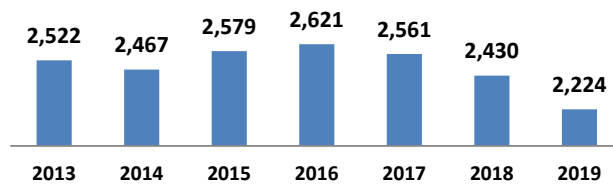

Prior Month: 01- 30 Sep

# yearly change	-56	112	43	-60	-131	-206
% yearly change	-2%	5%	2%	-2%	-5%	-8%