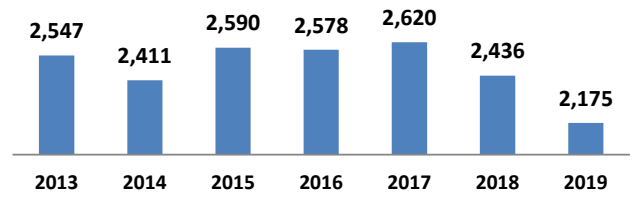

Month to Date: 01- 07 Oct

# yearly change	-136	179	-12	41	-184	-261
% yearly change	-5%	7%	0%	2%	-7%	-11%