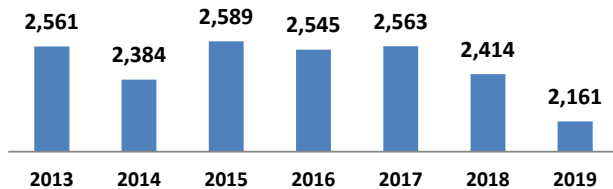

Average Jail Population for Current Day, Month to Date, Prior Month, and Fiscal Year to Date Compared to Prior Years (Axis 2,000-3,000)

Current Day: 07- Oct

# yearly change	-177	205	-44	18	-149	-253
% yearly change	-7%	9%	-2%	1%	-6%	-10%