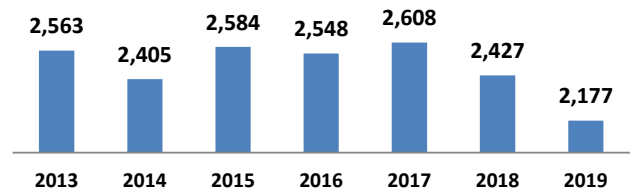

Month to Date: 01- 07 Oct

# yearly change	-158	179	-36	60	-181	-250
% yearly change	-6%	7%	-1%	2%	-7%	-10%