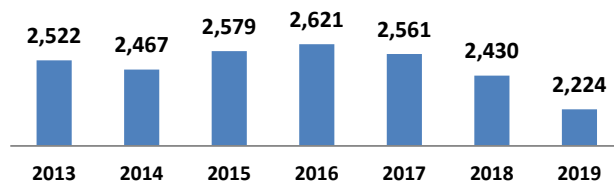

Prior Month: 01- 30 Sep

# yearly change	-56	112	43	-60	-131	-206
% yearly change	-2%	5%	2%	-2%	-5%	-8%