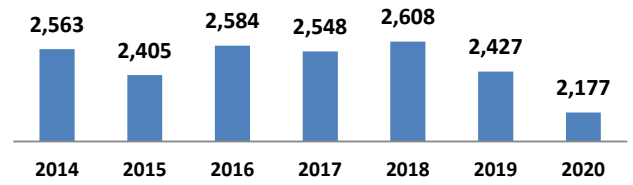

Fiscal Year to Date: 01 Oct - 07 Oct

# yearly change	-158	179	-36	60	-181	-250
% yearly change	-6%	7%	-1%	2%	-7%	-10%

Source: Travis County Sheriff Jail Population Report

Inmates From Hays County in Custody

In accordance with the Interlocal Cooperation Agreement Between Hays County and Travis County For Jail Services, Travis County will house inmates from Hays County through September 30, 2020. Hays County inmates are included in the tables above and are broken out in the table below.

Average Daily Population by Month (Hays County Inmates)

	Oct	Nov	Dec	Jan	Feb	Mar	Apr	May	Jun	Jul	Aug	Sep
FY 2020	22											

*Data Date Range: 09 Oct 2019 - 14 Oct 2019.

Source: Travis County Sheriff Jail Population Report