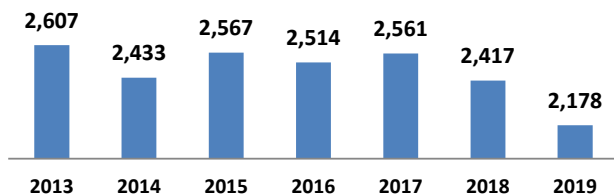

Average Jail Population for Current Day, Month to Date, Prior Month, and Fiscal Year to Date Compared to Prior Years (Axis 2,000-3,000)

Current Day: 07- Oct

# yearly change	-174	134	-53	47	-144	-239
% yearly change	-7%	6%	-2%	2%	-6%	-10%