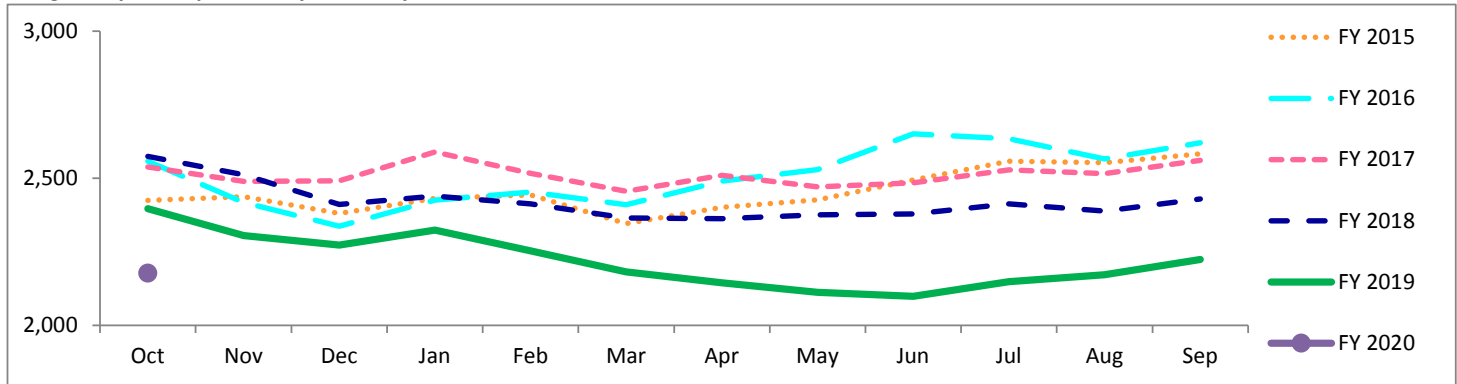

# Travis County Jail Dashboard

## Average Daily Jail Population by Month by Fiscal Year