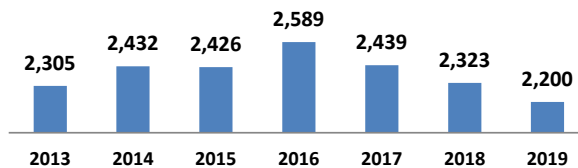

Prior Month: 01- 31 Dec

	2013	2014	2015	2016	2017	2018	2019
# yearly change		127	-5	163	-150	-116	-124
% yearly change		6%	0%	7%	-6%	-5%	-5%