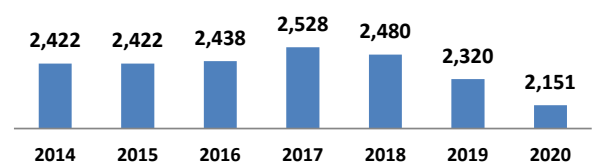

Fiscal Year to Date: 01 Oct - 10 Feb

	2014	2015	2016	2017	2018	2019	2020
# yearly change		0	16	90	-48	-160	-169
% yearly change		0%	1%	4%	-2%	-6%	-7%

Source: Travis County Sheriff Jail Population Report

Inmates From Hays County in Custody

In accordance with the Interlocal Cooperation Agreement Between Hays County and Travis County For Jail Services, Travis County will house inmates from Hays County through September 30, 2020. Hays County inmates are included in the tables above and are broken out in the table below.

Average Daily Population by Month (Hays County Inmates)

	Oct	Nov	Dec	Jan	Feb	Mar	Apr	May	Jun	Jul	Aug	Sep
FY 2020	33	47	46	48	48							

*Data Date Range: 09 Oct 2019 - 10 Feb 2020.

Source: Travis County Sheriff Jail Population Report