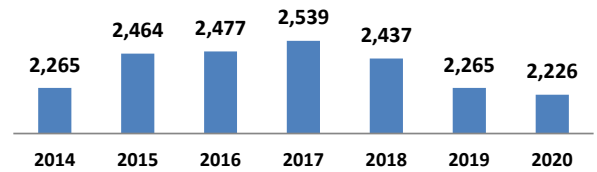

Month to Date: 01- 10 Feb

	2014	2015	2016	2017	2018	2019	2020
# yearly change		199	13	63	-103	-171	-40
% yearly change		9%	1%	3%	-4%	-7%	-2%