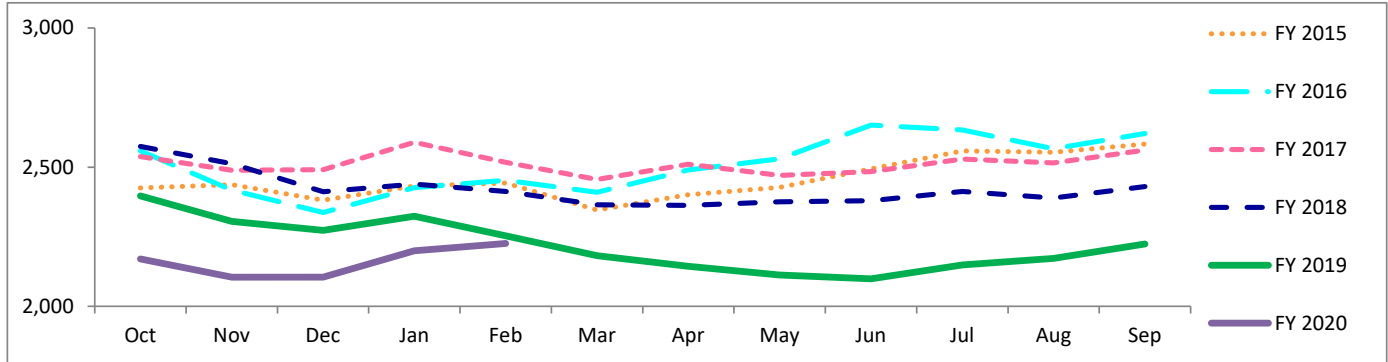

## Travis County Jail Dashboard

### Average Daily Jail Population by Month by Fiscal Year

### Average Daily Population

	Oct	Nov	Dec	Jan	Feb	Mar	Apr	May	Jun	Jul	Aug	Sep
FY 2015	2,425	2,437	2,381	2,432	2,443	2,346	2,401	2,427	2,494	2,558	2,553	2,583
FY 2016	2,558	2,418	2,337	2,426	2,453	2,410	2,490	2,530	2,651	2,634	2,566	2,621
FY 2017	2,538	2,489	2,491	2,589	2,517	2,456	2,510	2,470	2,484	2,529	2,516	2,561
FY 2018	2,574	2,512	2,411	2,439	2,413	2,365	2,363	2,376	2,379	2,413	2,389	2,430
FY 2019	2,397	2,305	2,273	2,323	2,254	2,181	2,144	2,112	2,099	2,149	2,172	2,224
FY 2020	2,171	2,105	2,105	2,200	2,226							