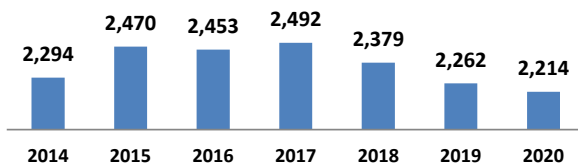

Average Jail Population for Current Day, Month to Date, Prior Month, and Fiscal Year to Date Compared to Prior Years (Axis 2,000-3,000)

Current Day: 10 - Feb

	2014	2015	2016	2017	2018	2019	2020
# yearly change		176	-17	39	-113	-117	-48
% yearly change		8%	-1%	2%	-5%	-5%	-2%